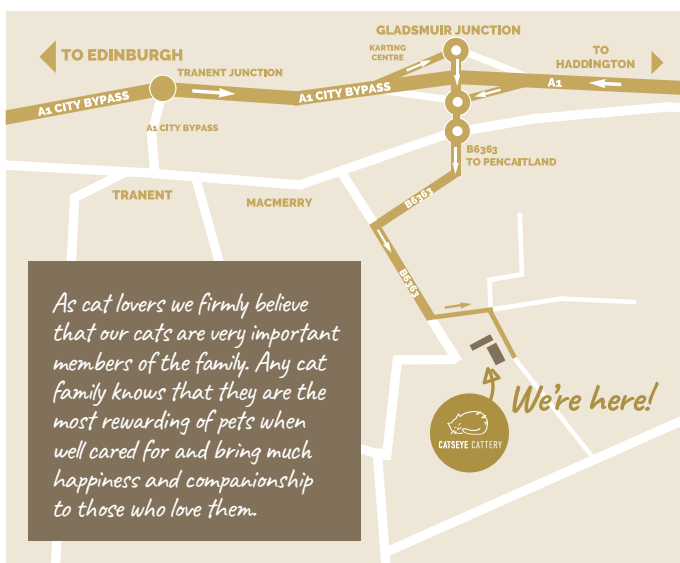

Catseye Shop

Visit our Catseye Shop which has an interesting range of specialist, organic and natural foods, cat litters and a variety of cat related products including eco-friendly toys, gifts for cat lovers, and other accessories.

Our Gift Voucher is also available at Catseye Shop! Ask staff for details.

Our location

Our 'state of the art' cattery, built near Pencaitland, East Lothian, is just a short distance from Edinburgh and easily accessible from all areas of the city. The cattery is located in a beautiful rural location with easy access to the A1 and the City Bypass.

How to find us

Take the 'Gladsmuir' Junction off the A1 (see signs for 'Glenkinchie Distillery'). Follow the B6363 towards Pencaitland through two roundabouts. The road turns to the left after approx 1 mile (at a cluster of small cottages). Continue along the straight B6363 for a further half a mile and turn left into a single track road. Follow this road round to the right and you will see Catseye Cattery on the right hand side.